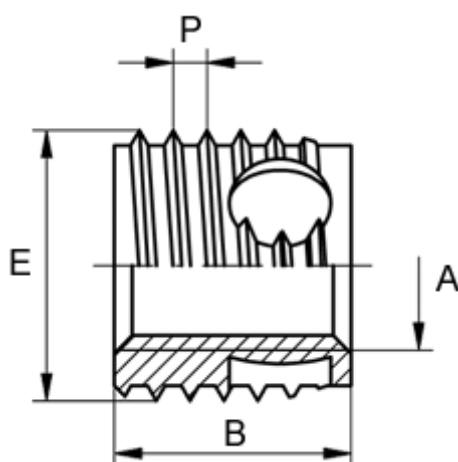

Article number: 12338000035800
Description: KLEE-coil 338 000 035.800
M3,5 Brass

Measures

Female thread A	= M3,5
Length B	= 8
Male thread E	= 6.0
Min hole depth blind hole	= 10
Thread pitch P	= 0.80
Type	= 338 000 035 ...